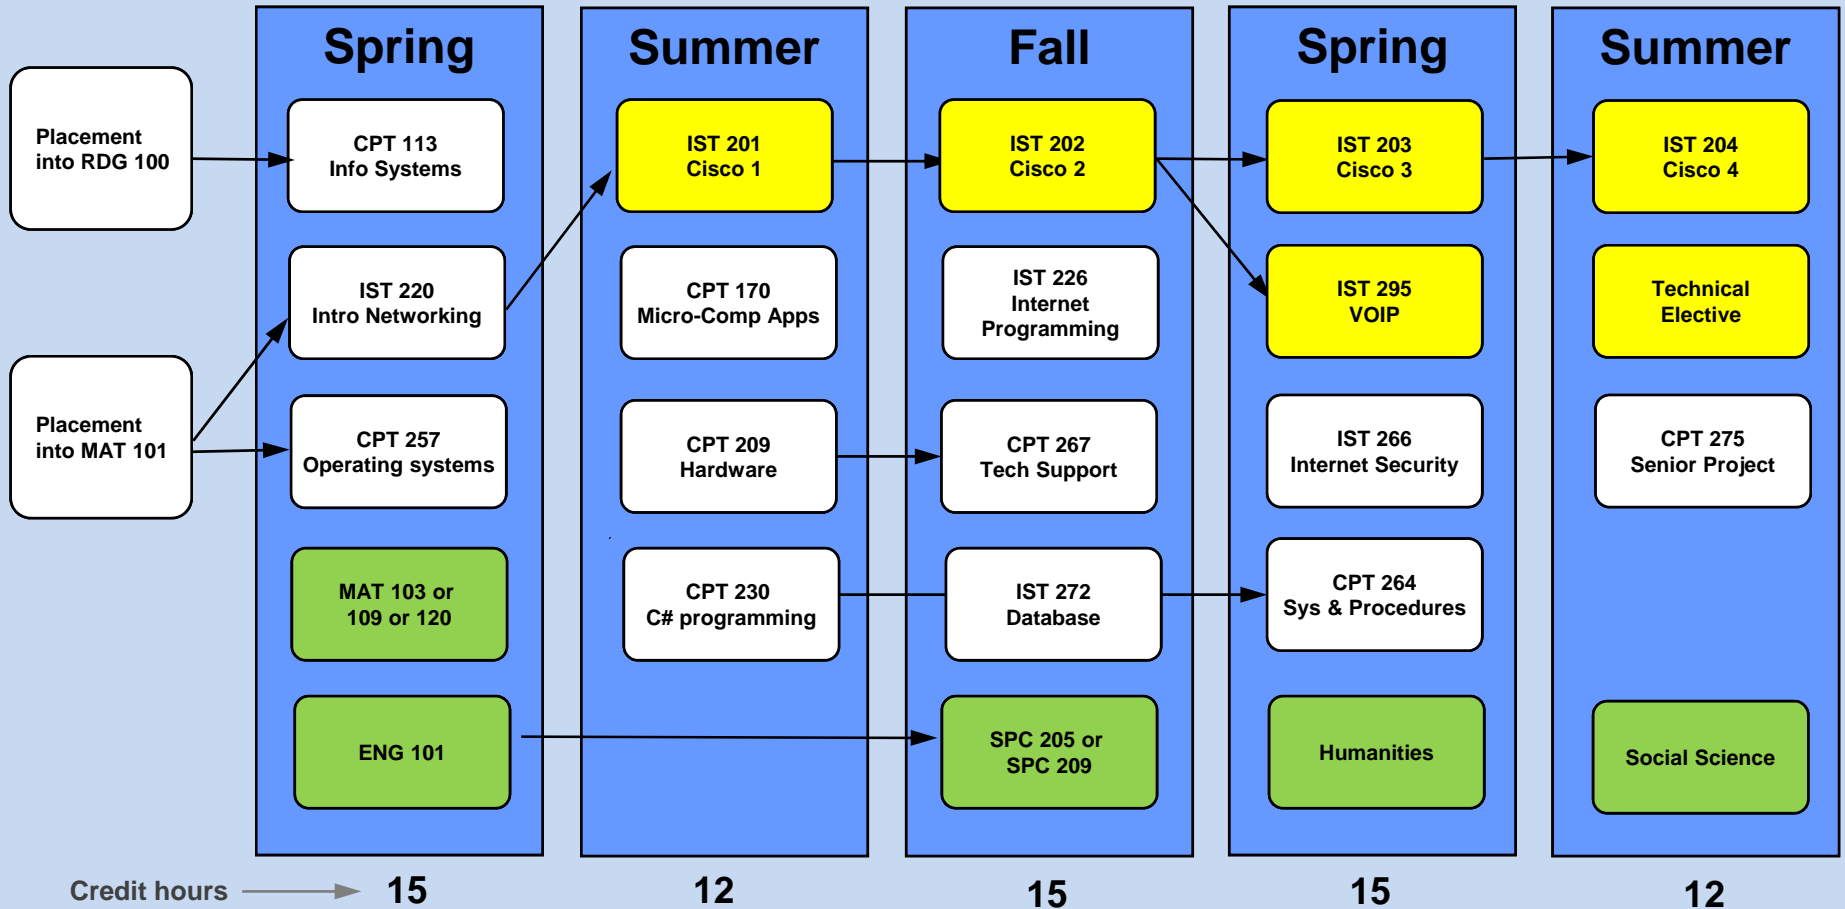

# Computer Technology

Associate Degree Pathway – Network Administration Concentration (AAS.CPT.NET)

FOR STUDENTS ENROLLING IN THE SPRING SEMESTER FULL TIME – NIGHT SCHEDULE

FOR MORE INFORMATION CONTACT:

Phillip Cluley  
Department Head: OR  
864-250-8655

Beau Sanders  
Program Director:  
864-250-8314

Revised: Fall 2016

Total = 69 hours