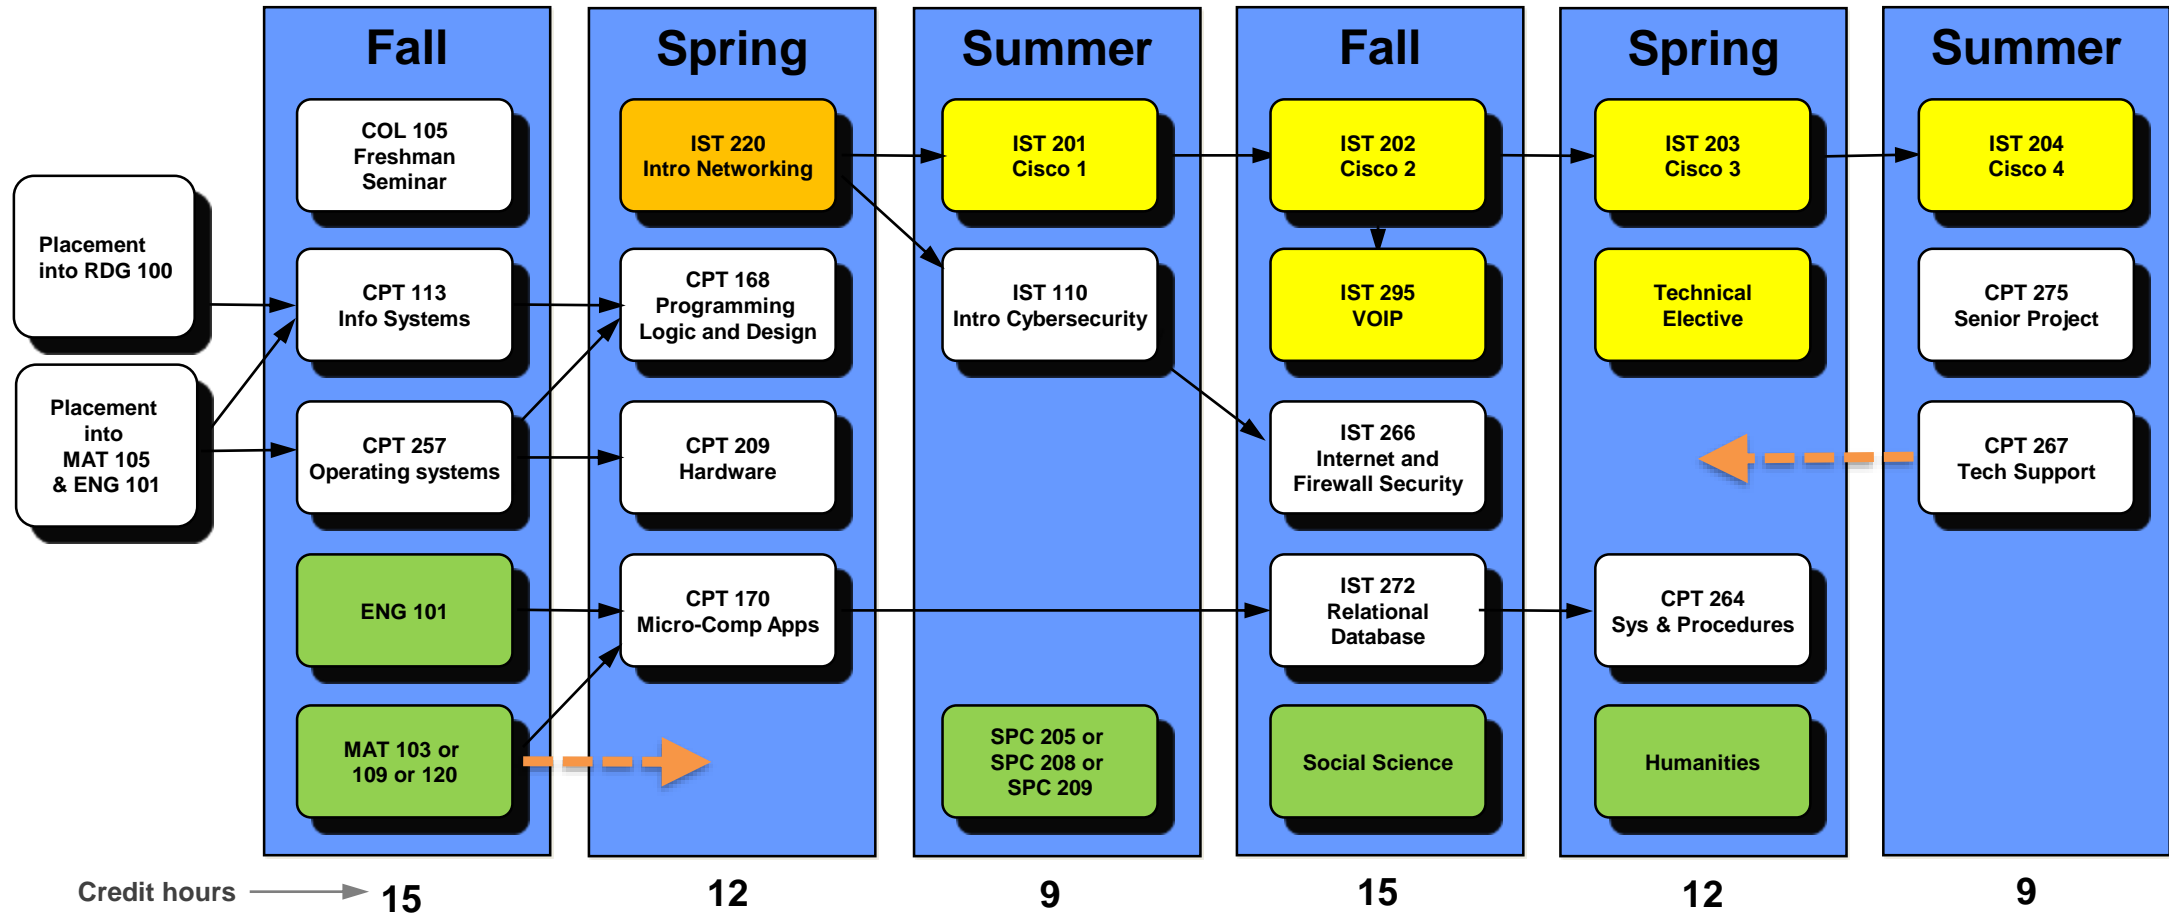

Computer Technology

2021 Associate Degree Pathway – Network Administration Concentration (AAS.CPT.NET)
 FOR STUDENTS ENROLLING IN THE FULL TIME – Fall Entry

FOR MORE INFORMATION CONTACT:

Phillip Cluley
 Department Head
 864-250-8655

Effective: Fall 2021

Night Schedule Varies

Total = 72 hours