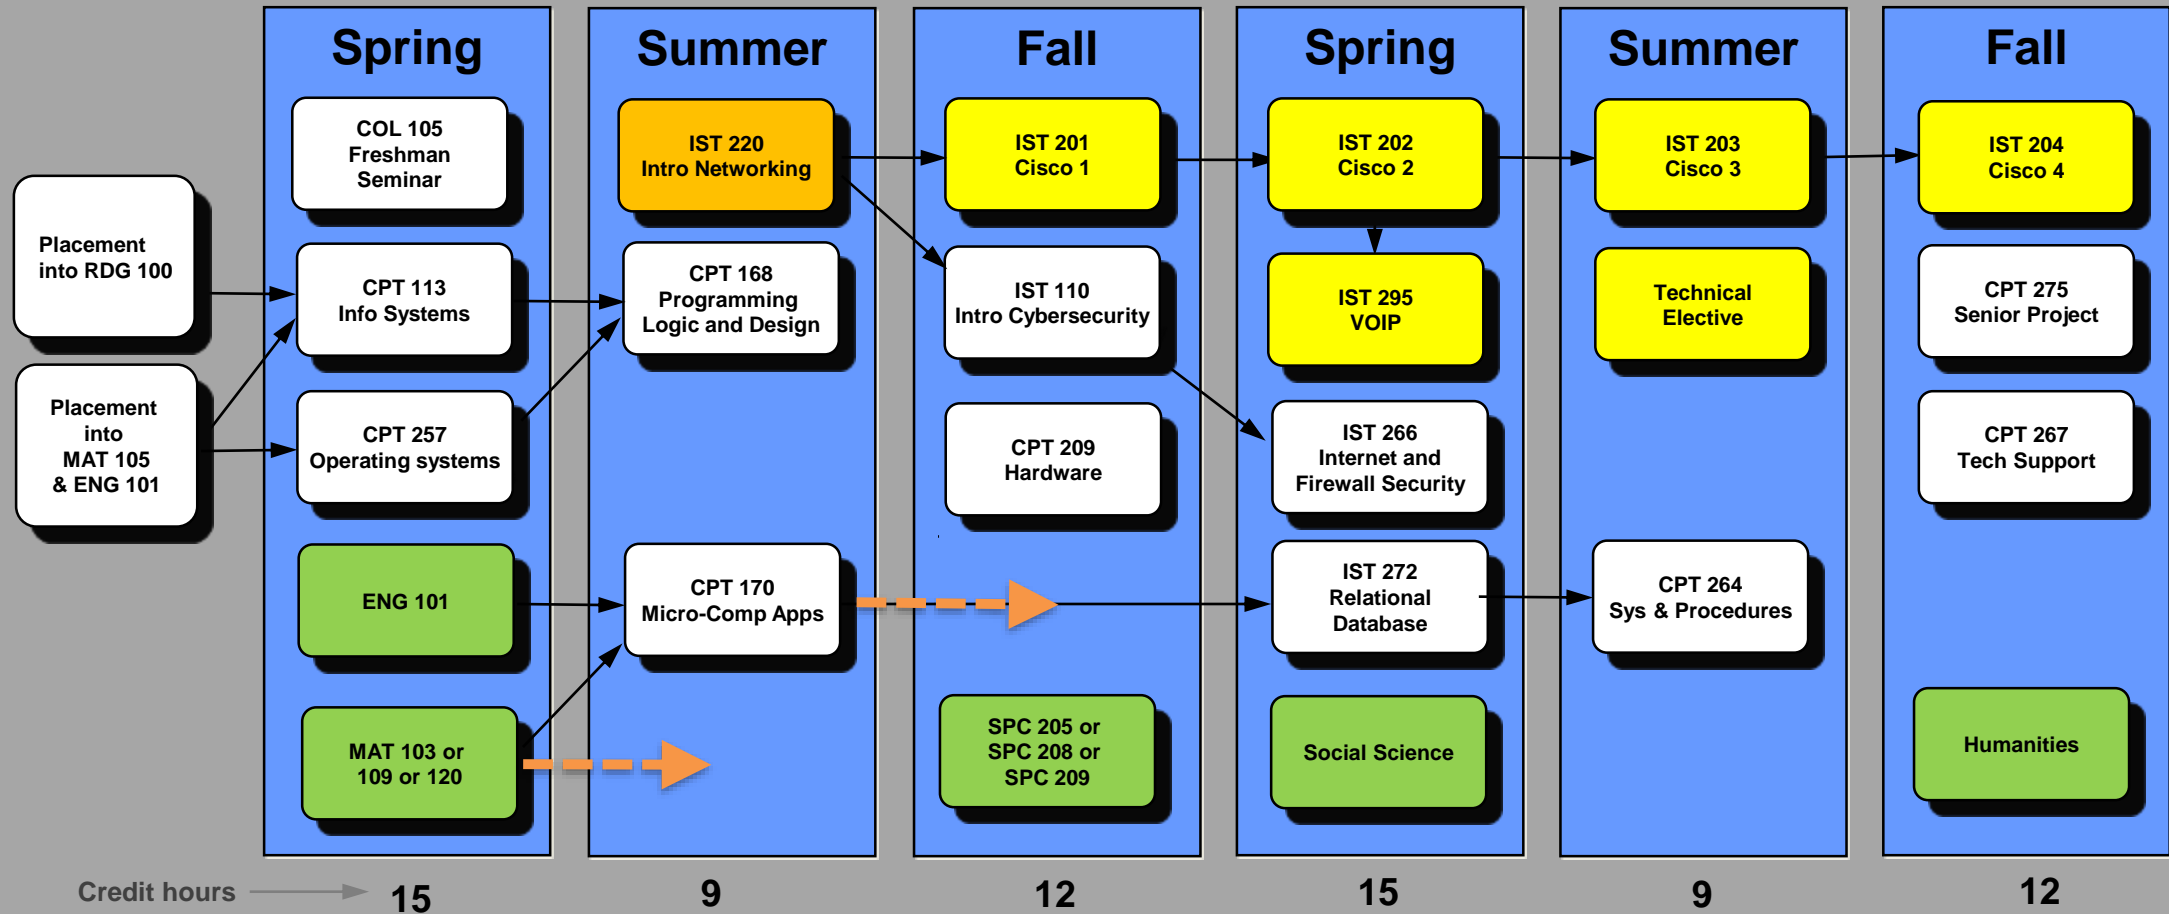

# Computer Technology

2021 Associate Degree Pathway – Network Administration Concentration (AAS.CPT.NET)  
 FOR STUDENTS ENROLLING IN THE FULL TIME – Spring Entry

FOR MORE INFORMATION CONTACT:

Phillip Cluley  
 Department Head  
 864-250-8655

Effective: Fall 2021

Night Schedule Varies

Total = 72 hours