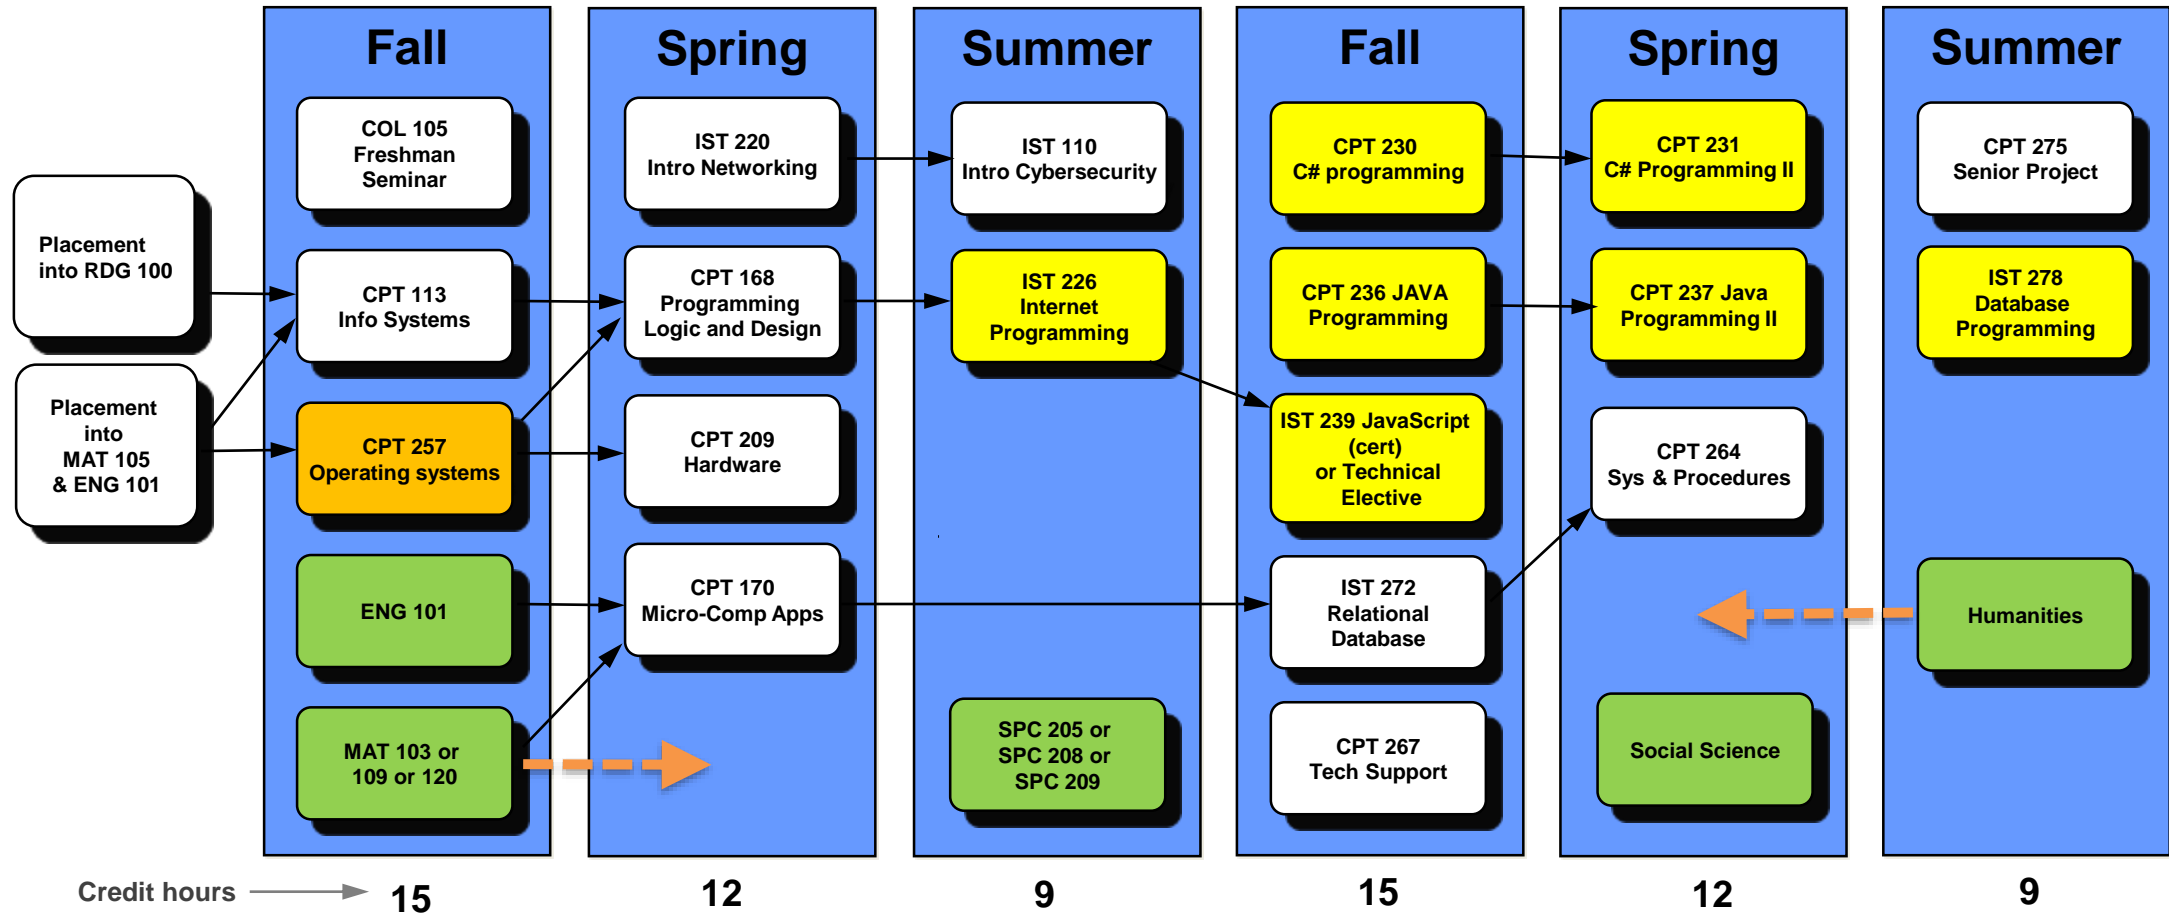

# Computer Technology

2021 Associate Degree Pathway – Programming Concentration (AAS.CPT.PRG)  
 FOR STUDENTS ENROLLING IN THE FULL TIME – Fall Entry

FOR MORE INFORMATION CONTACT:

Phillip Cluley  
 Department Head  
 864-250-8655

Effective: Fall 2021

Night Schedule Varies

Total = 72 hours