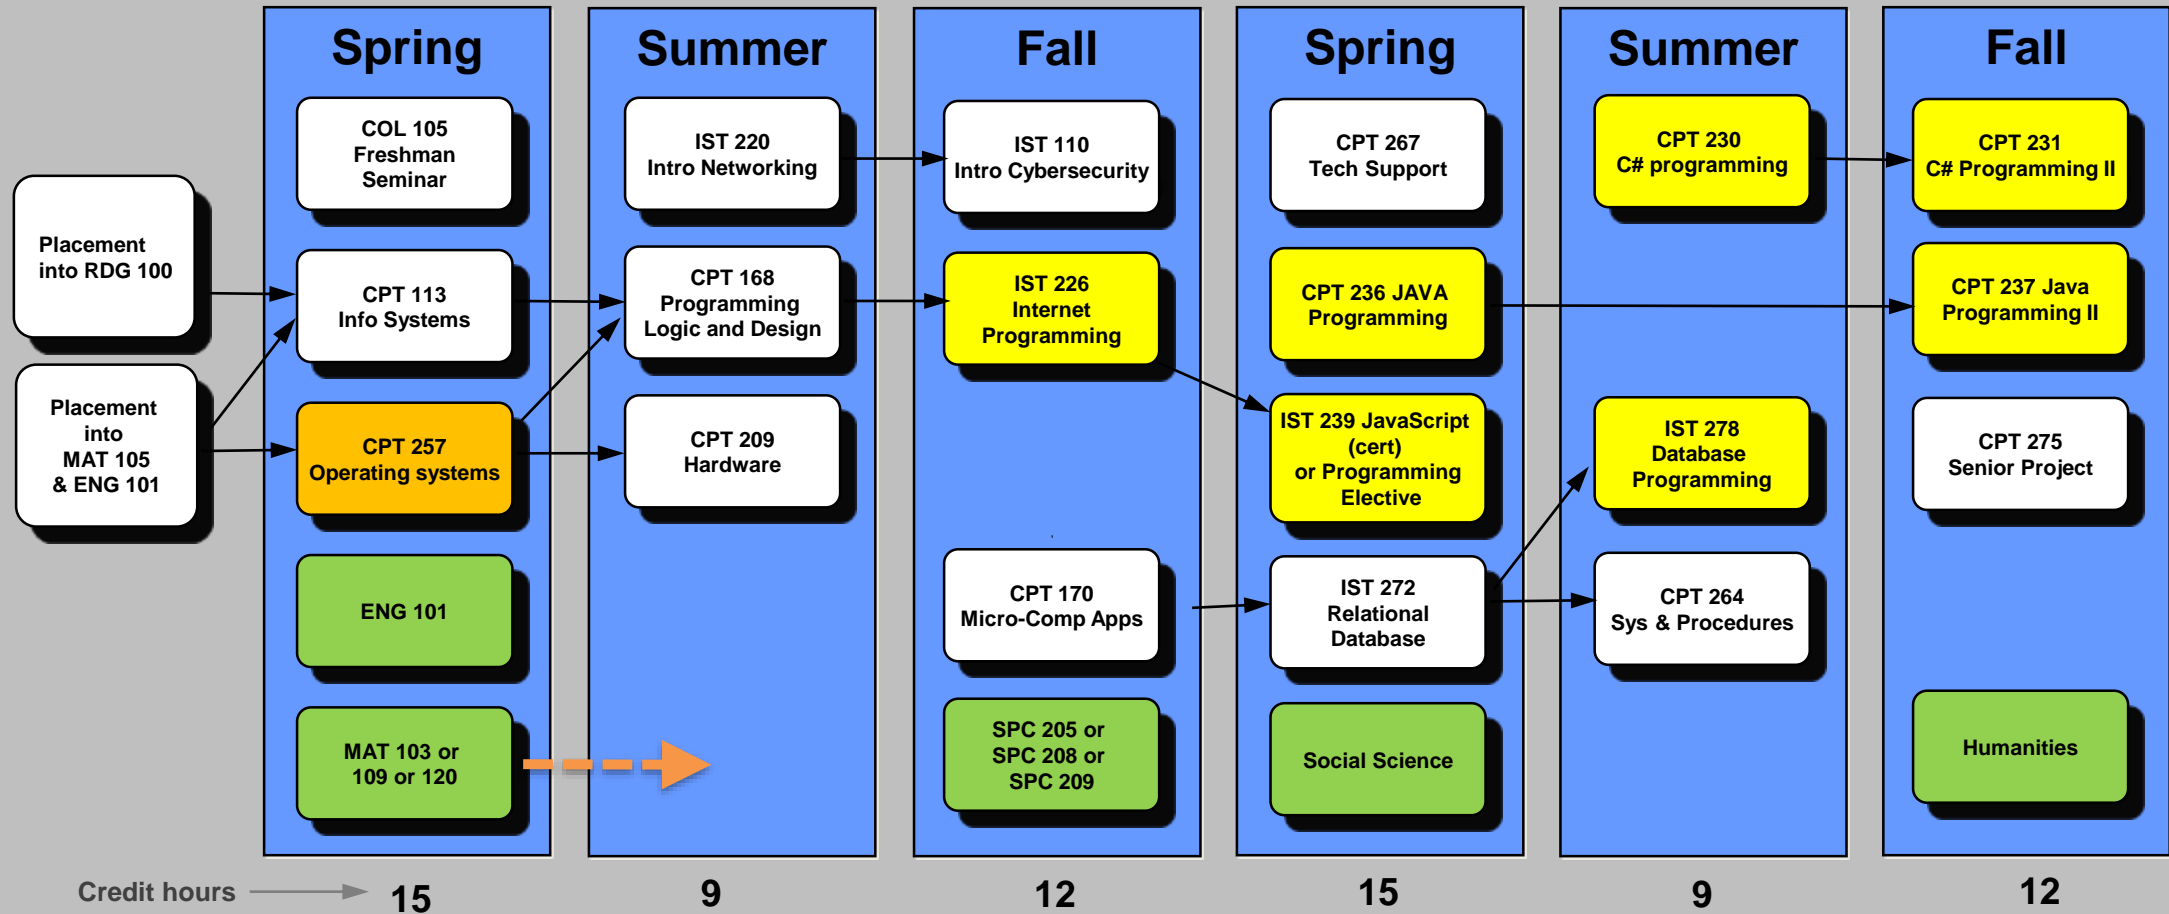

Computer Technology

2021 Associate Degree Pathway – Programming Concentration (AAS.CPT.PRG)
 FOR STUDENTS ENROLLING IN THE FULL TIME – Spring Entry

FOR MORE INFORMATION CONTACT:

Phillip Cluley
 Department Head
 864-250-8655

Effective: Fall 2021

Night Schedule Varies

Total = 72 hours