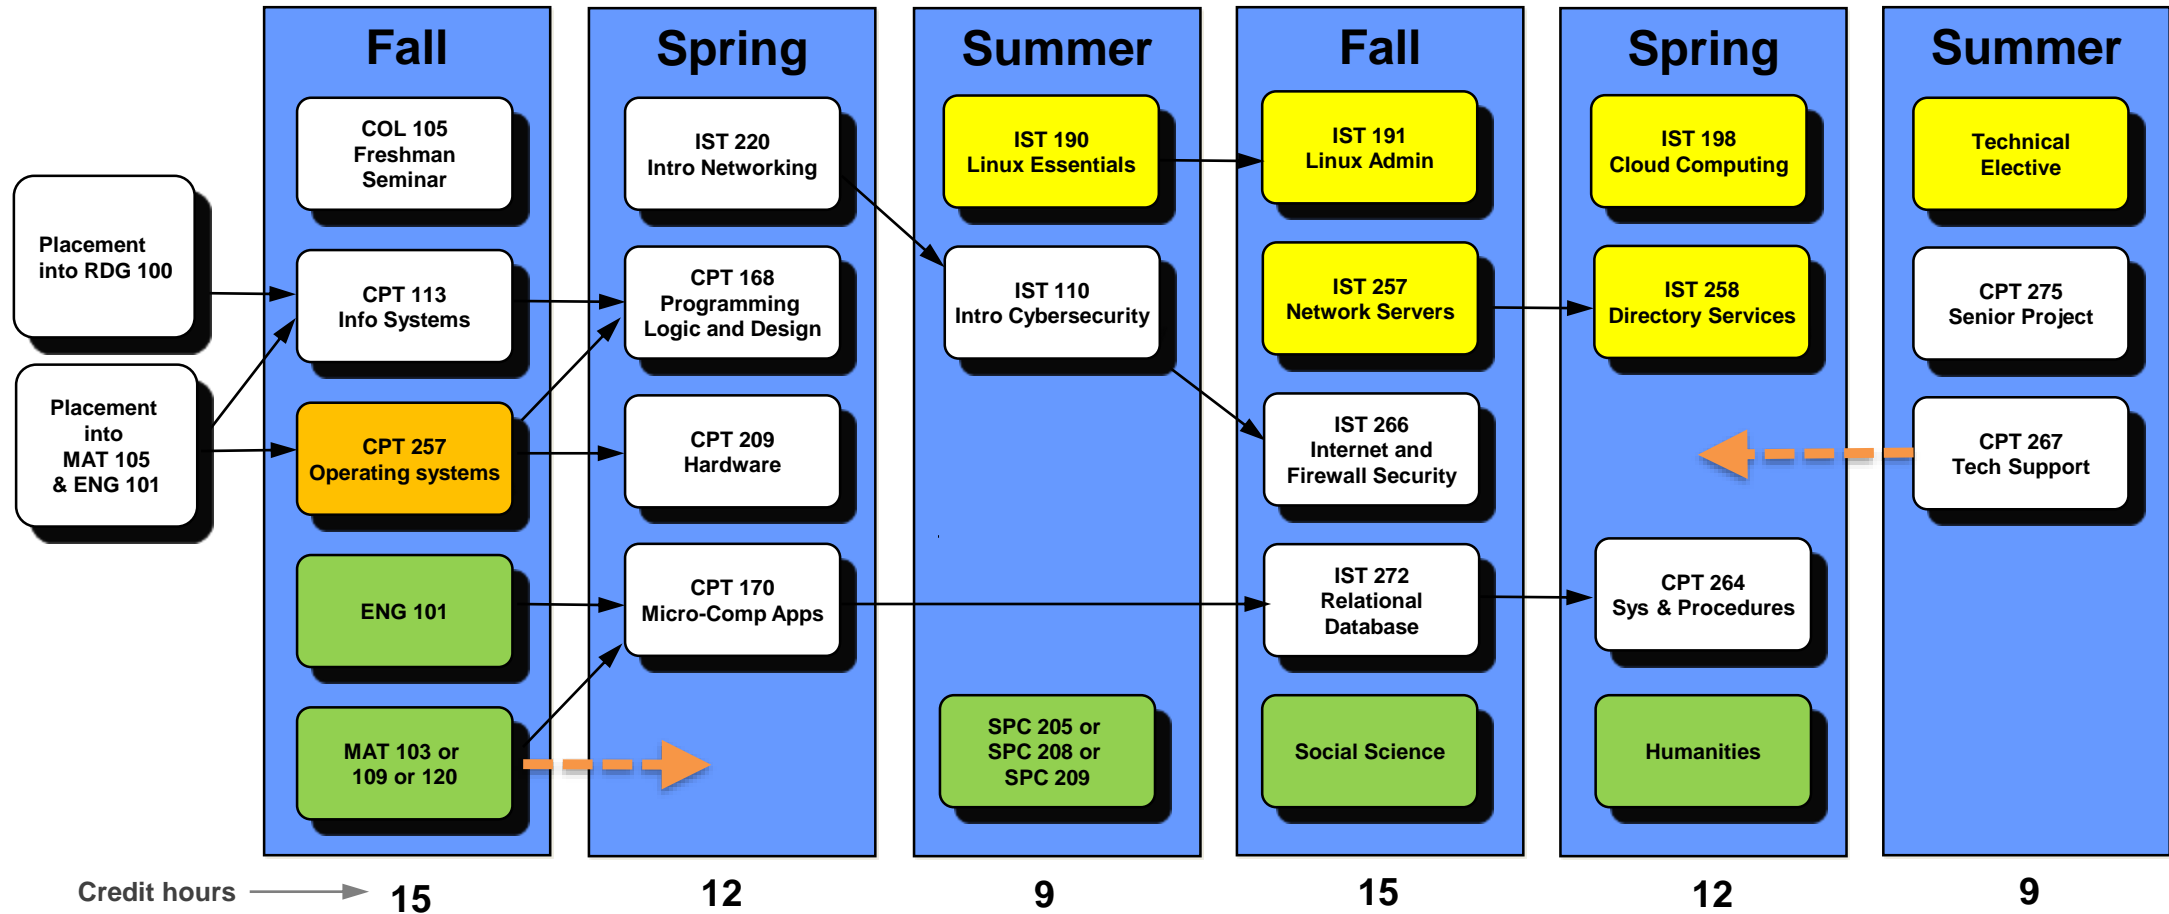

Computer Technology

2021 Associate Degree Pathway – Systems Administration Concentration (AAS.CPT.SYS)
 FOR STUDENTS ENROLLING IN THE FULL TIME – Fall Entry

FOR MORE INFORMATION CONTACT:

Phillip Cluley
 Department Head
 864-250-8655

Effective: Fall 2021

Night Schedule Varies

Total = 72 hours