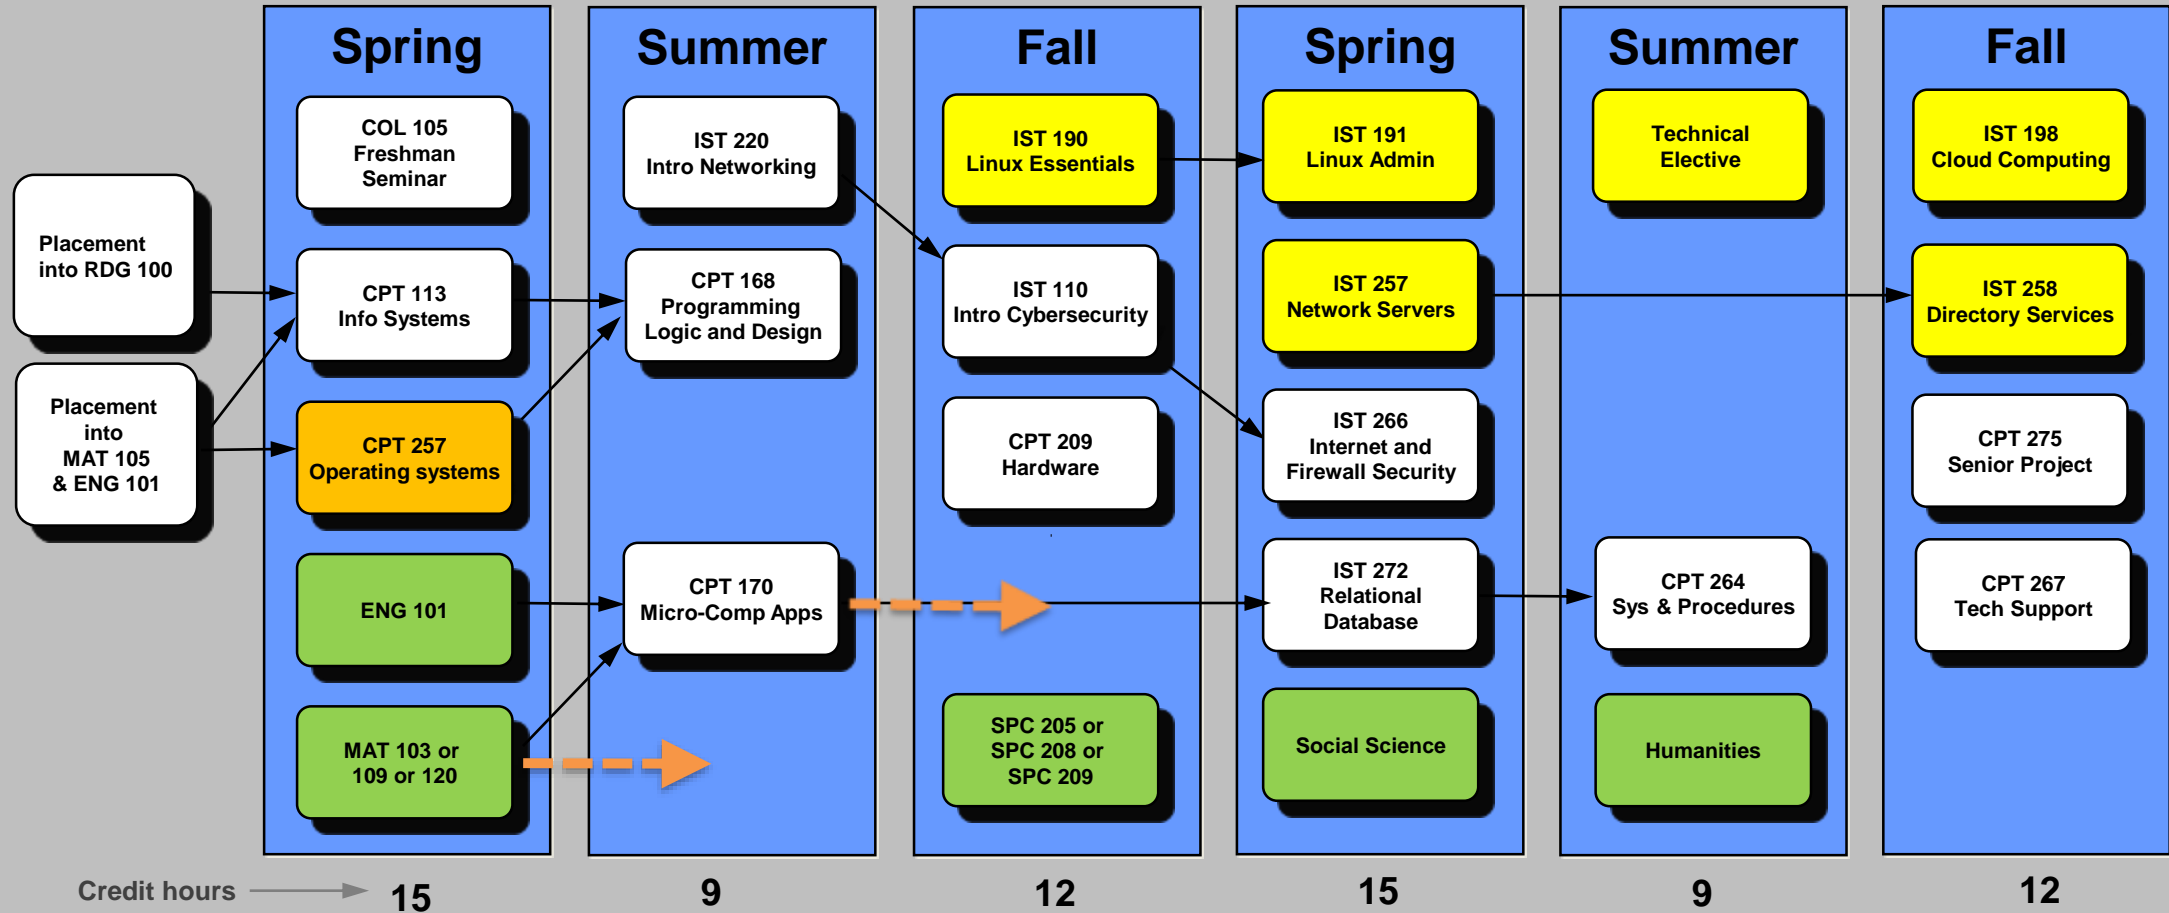

Computer Technology

2021 Associate Degree Pathway – Systems Administration Concentration (AAS.CPT.SYS)
 FOR STUDENTS ENROLLING IN THE FULL TIME – Spring Entry

FOR MORE INFORMATION CONTACT:

Phillip Cluley
 Department Head
 864-250-8655

Effective: Fall 2021

Night Schedule Varies

Total = 72 hours