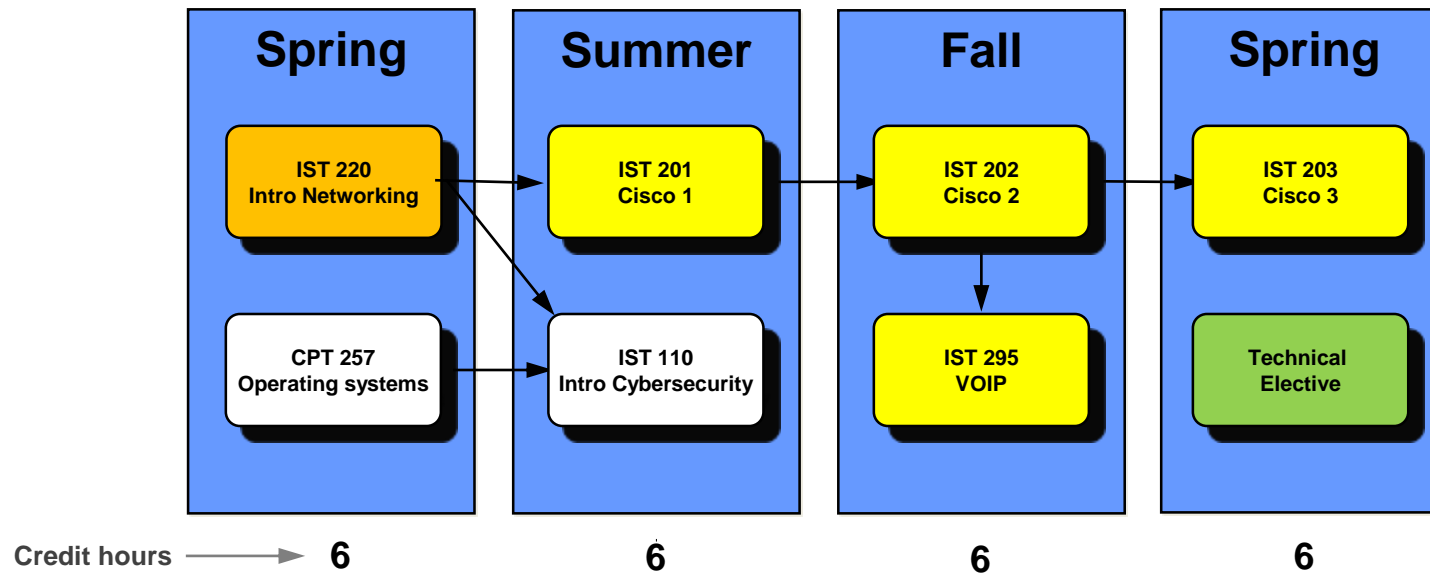

# Computer Technology

**2021** Certificate Pathway– Cisco Network Administrator Certificate in Applied Science

FOR STUDENTS ENROLLING IN THE SPRING SEMESTER SCHEDULE

**Technical Elective (pick 1)**

**FOR MORE INFORMATION CONTACT:**