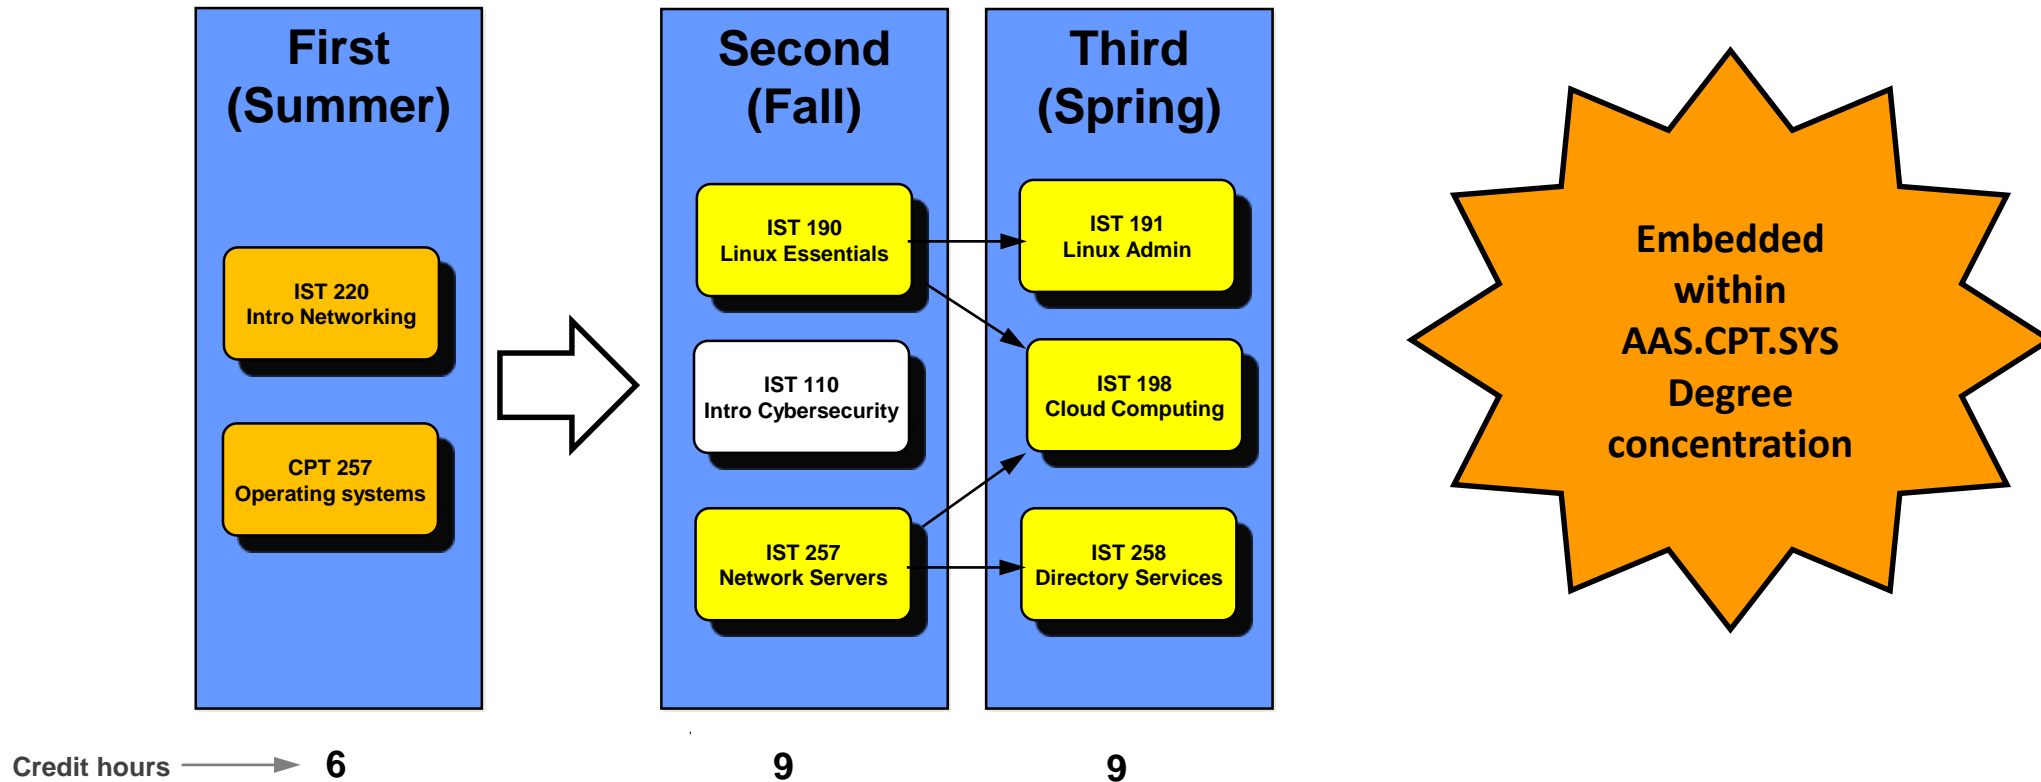

Computer Technology

2021 Certificate Pathway – Systems Administration Certificate in Applied Science

FOR STUDENTS ENROLLING IN THE SUMMER SEMESTER SCHEDULE (Best Fit Schedule)

FOR MORE INFORMATION CONTACT: