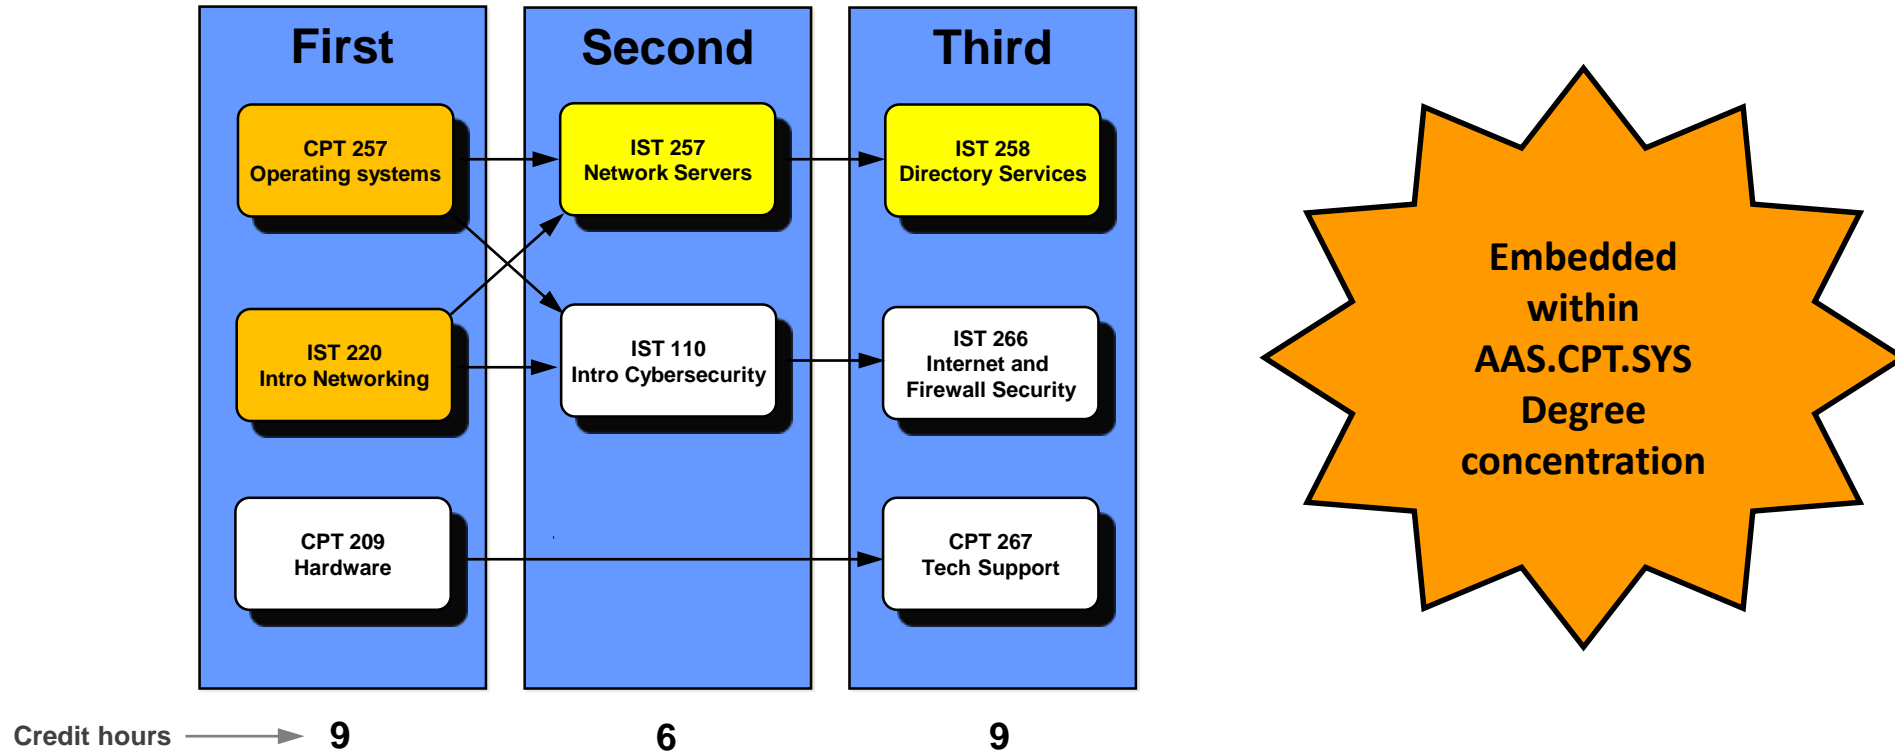

Computer Technology

2021 Certificate Pathway – Microsoft Network Technician Certificate in Applied Science

FOR STUDENTS ENROLLING IN THE SUMMER SEMESTER SCHEDULE *

FOR MORE INFORMATION CONTACT:

Phillip Cluley
Department Head
864-250-8655

Effective: Fall 2021

Night Schedule Varies

Total = 24 hours