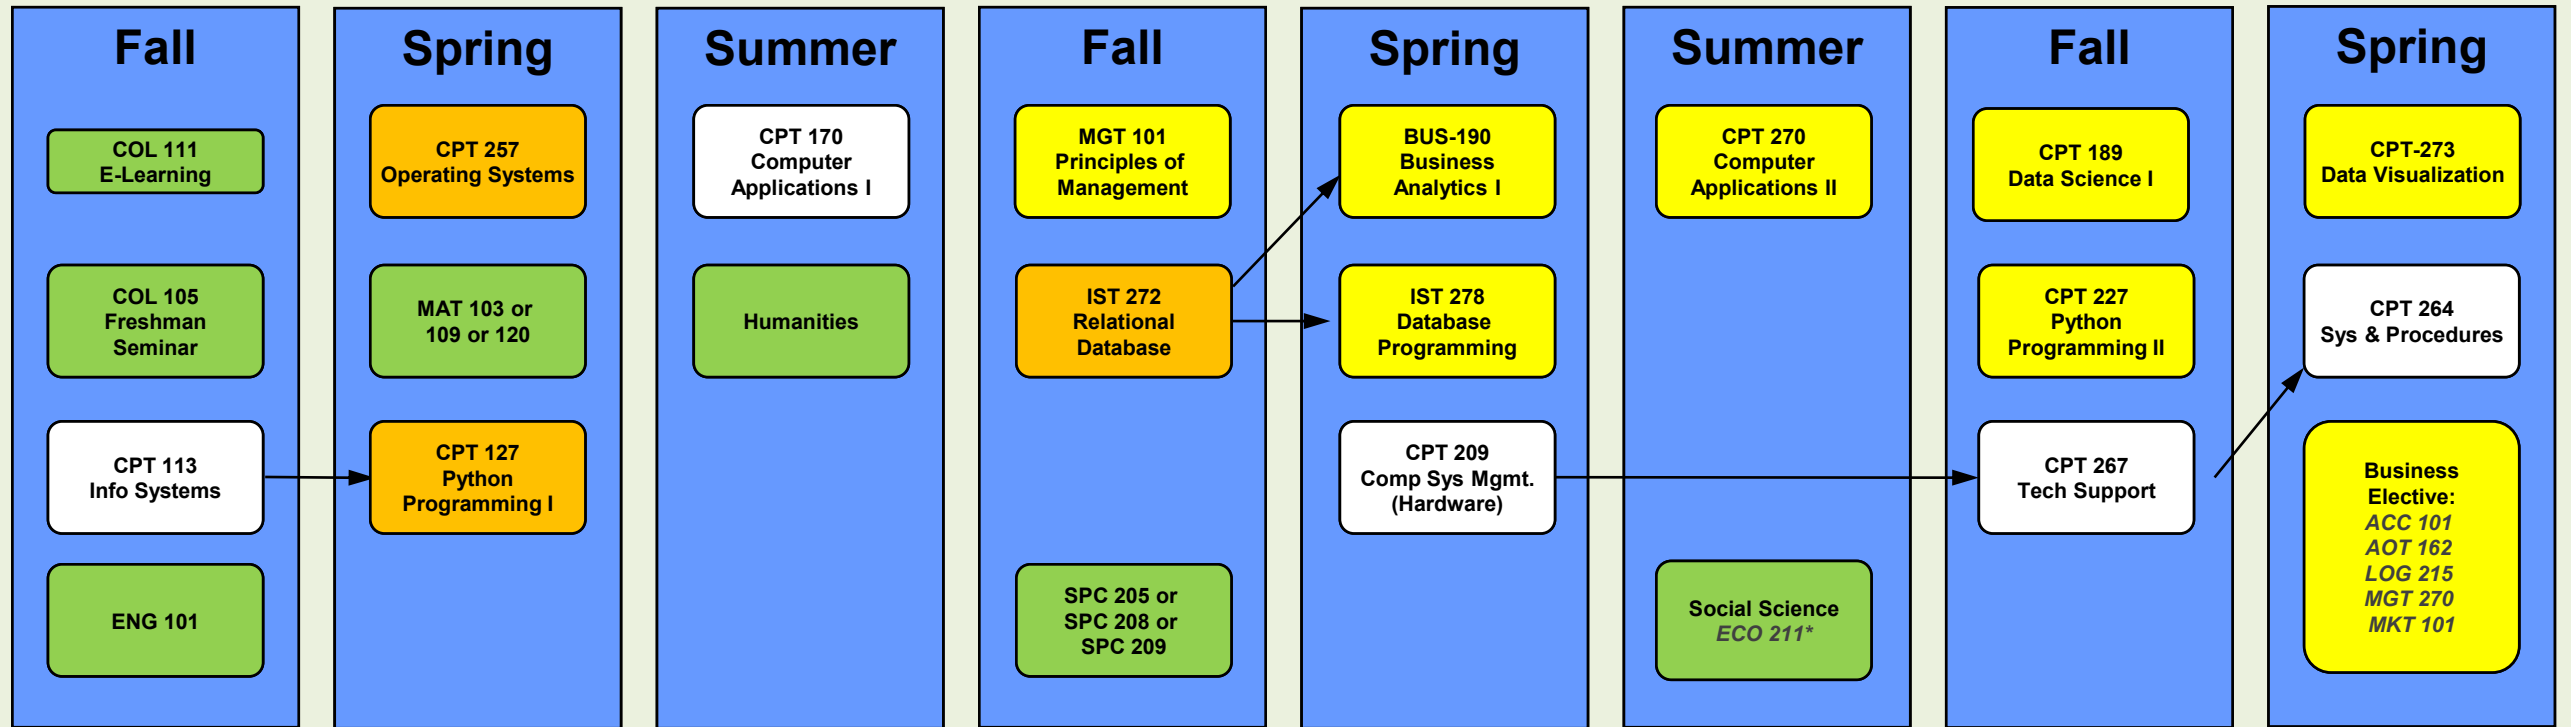

Computer Technology

2026 Associate Degree Cohort Pathway – Business Analytics Concentration (AAS.CPT.BAN)

FOR STUDENTS ENROLLING $\frac{3}{4}$ time– Single Cohort Program

Credit hours → 10

9

6

9

9

6

9

9

Notes:

Orange denotes **key prerequisite** pathway courses

Green denotes general education courses

Yellow denotes concentration courses

* Denotes preferred

FOR MORE INFORMATION CONTACT:

Phillip Cluley
Department Head
864-250-8655

Effective: Fall 2026

Single Cohort Program

Total = 67 hours