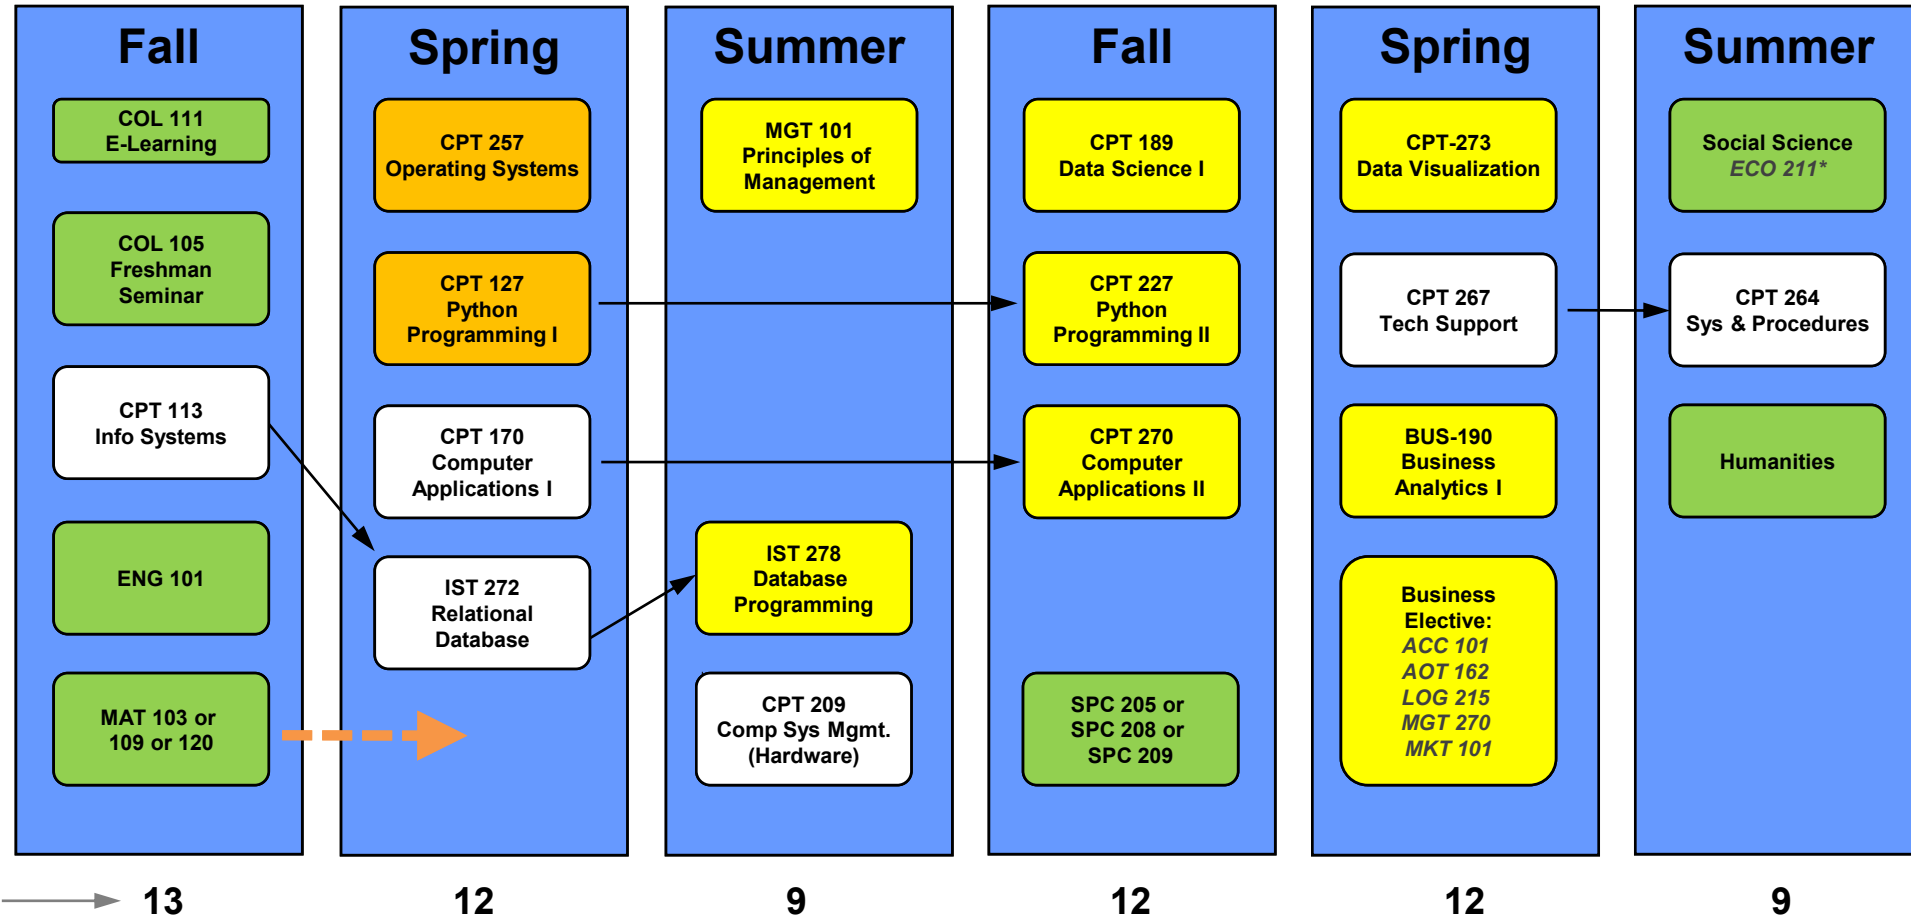

Computer Technology

2026 Associate Degree Pathway – Business Analytics Concentration (AAS.CPT.BAN)
 FOR STUDENTS ENROLLING FULL TIME – Single Cohort Program

Notes:

Orange denotes key prerequisite pathway courses

Green denotes general education courses

Yellow denotes concentration courses

* Denotes preferred

FOR MORE INFORMATION CONTACT:

Phillip Cluley
 Department Head
 864-250-8655

Effective: Fall 2026

*Schedule subject to change – Day/Night Schedule Varies

Total = 67 hours