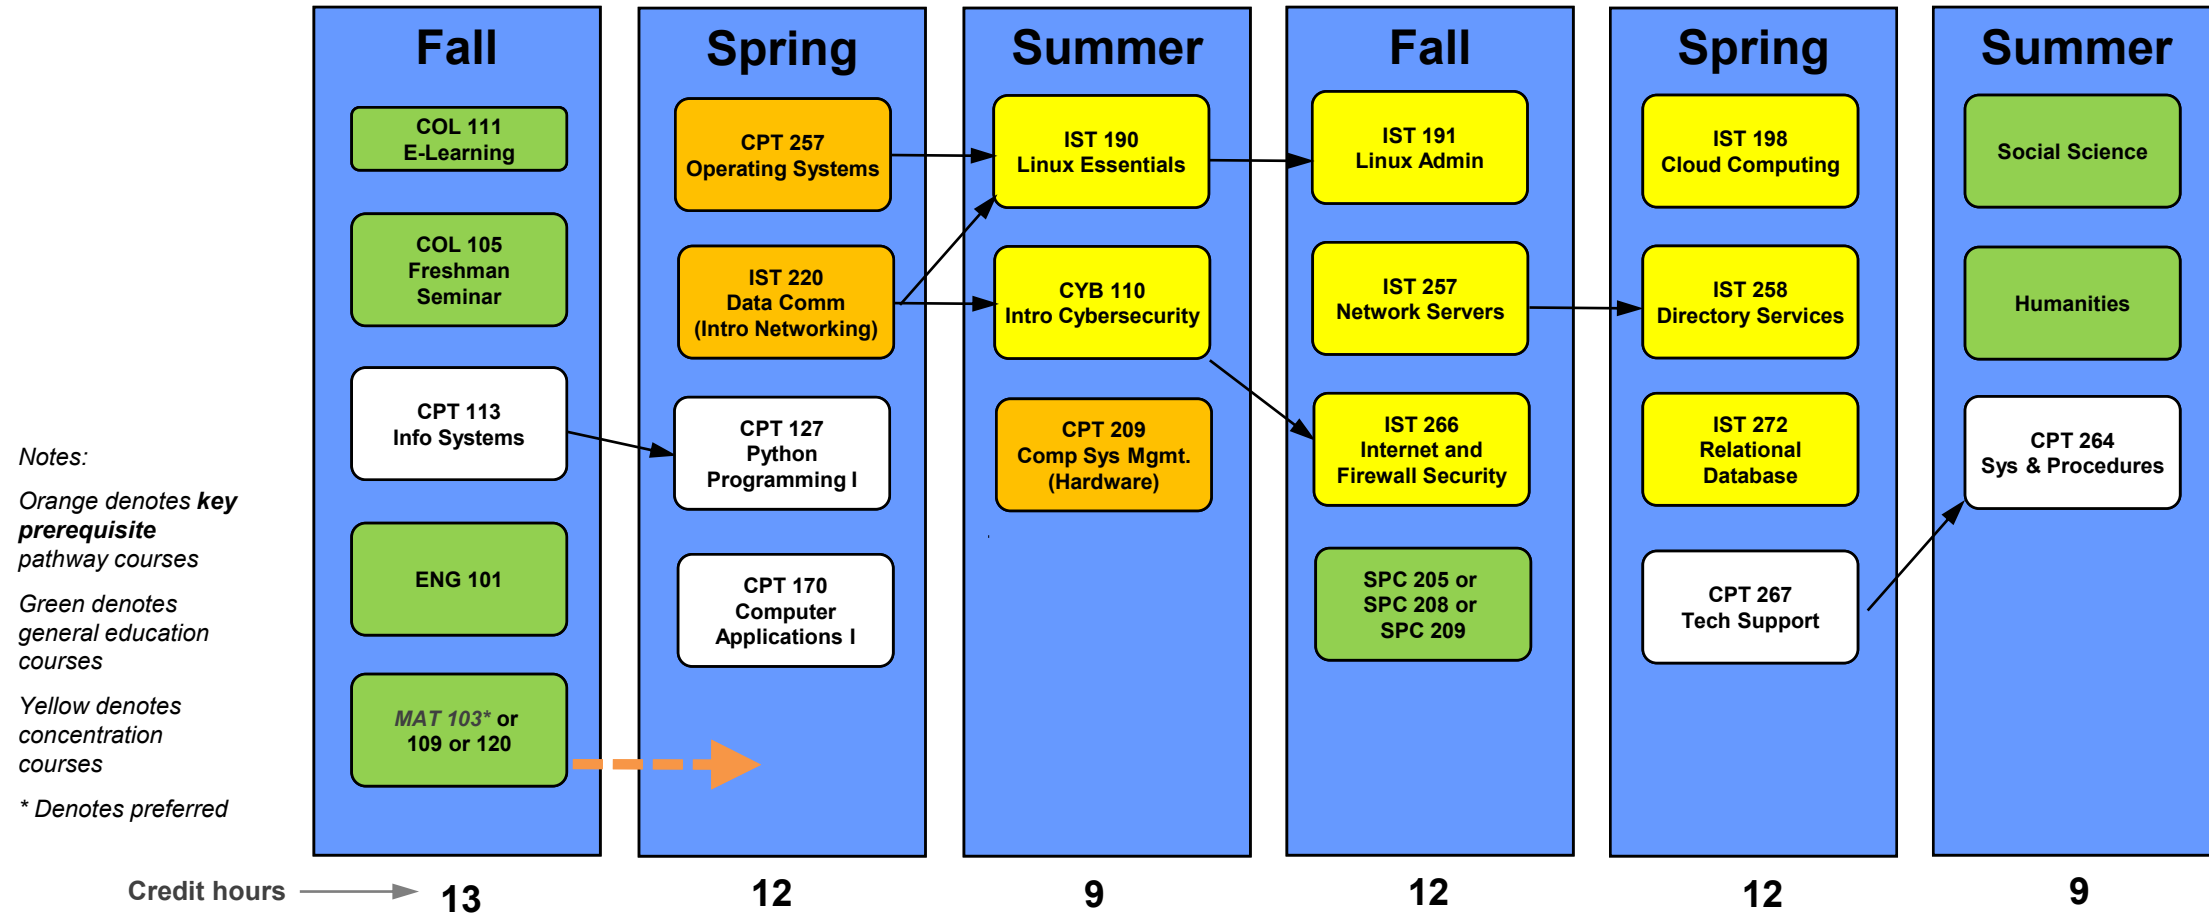

Computer Technology

2026 Associate Degree Pathway – Systems Security and Infrastructure Concentration (AAS.CPT.SYS)
FOR STUDENTS ENROLLING IN THE *FULL TIME – Fall Entry*

FOR MORE INFORMATION CONTACT:

Phillip Cluley
Department Head
864-250-8655

Effective: Fall 2026

Night Schedule Varies

Total = 67 hours