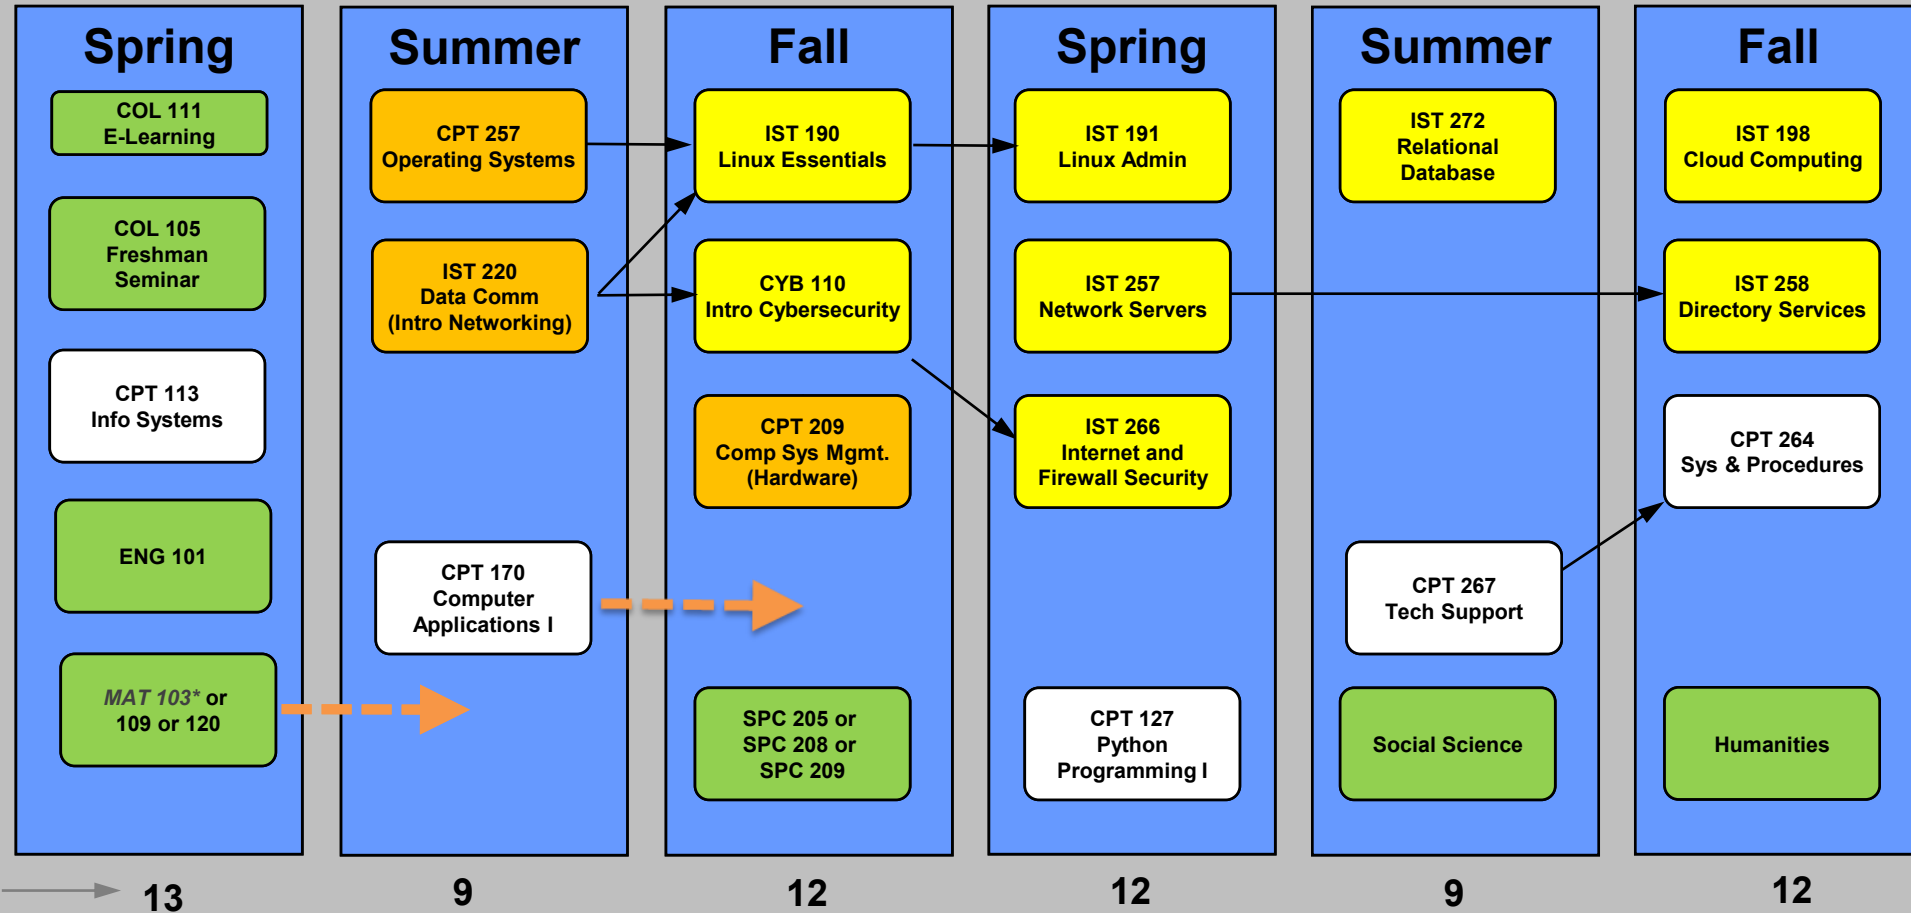

# Computer Technology

2026 Associate Degree Pathway – Systems Security and Infrastructure Concentration (AAS.CPT.SYS)  
 FOR STUDENTS ENROLLING IN THE *FULL TIME – Spring Entry*

**Notes:**

Orange denotes **key prerequisite** pathway courses

Green denotes general education courses

Yellow denotes concentration courses

\* Denotes preferred

FOR MORE INFORMATION CONTACT:

Phillip Cluley  
 Department Head  
 864-250-8655

Effective: Fall 2026

Night Schedule Varies

Total = 67 hours