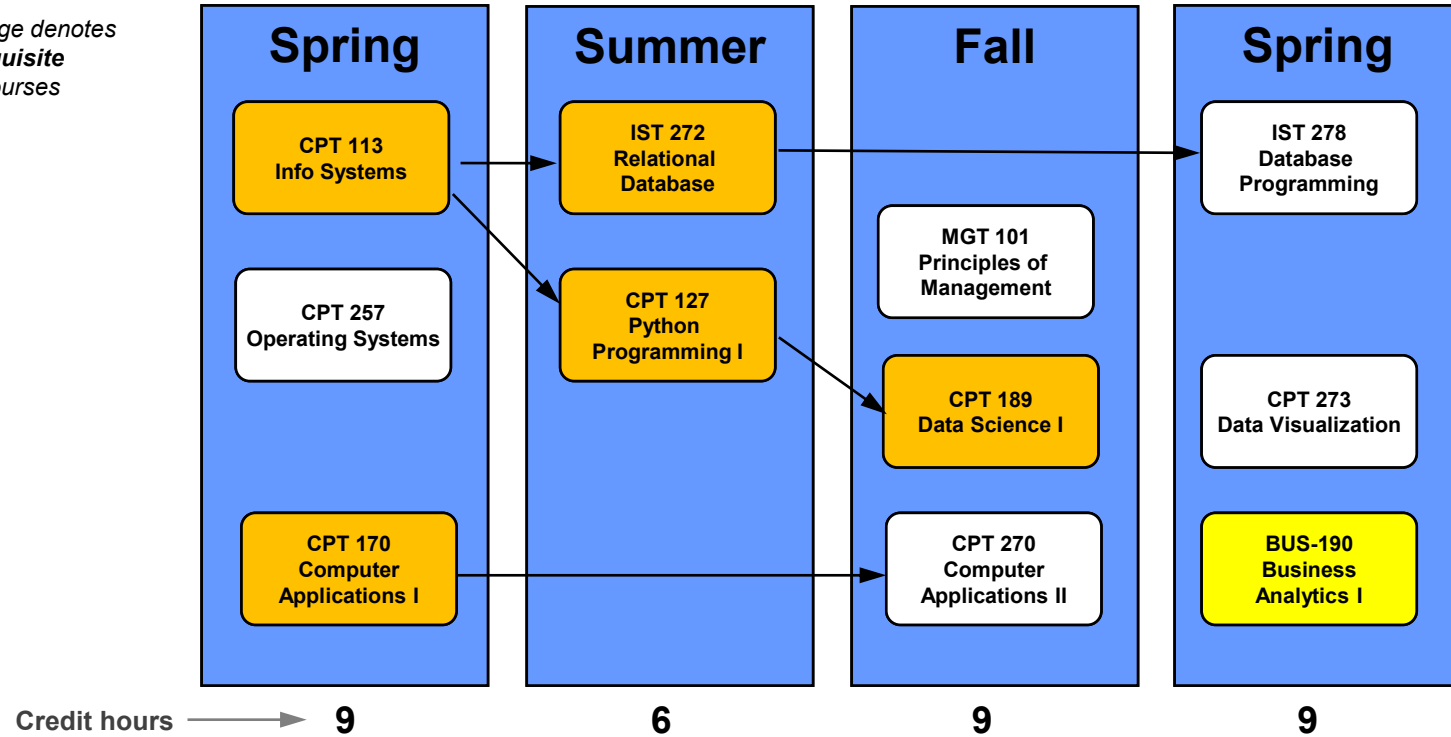

# Computer Technology

2026 Certificate Pathway – Business Analytics Certificate in Applied Science (CAS.BANA7)

FOR STUDENTS ENROLLING FULL TIME – Single Cohort Program

Note: Orange denotes key prerequisite pathway courses

FOR MORE INFORMATION CONTACT:

Phillip Cluley  
Department Head  
864-250-8655

Effective: Fall 2026

Day/Night Schedule Varies

Total = 33 hours