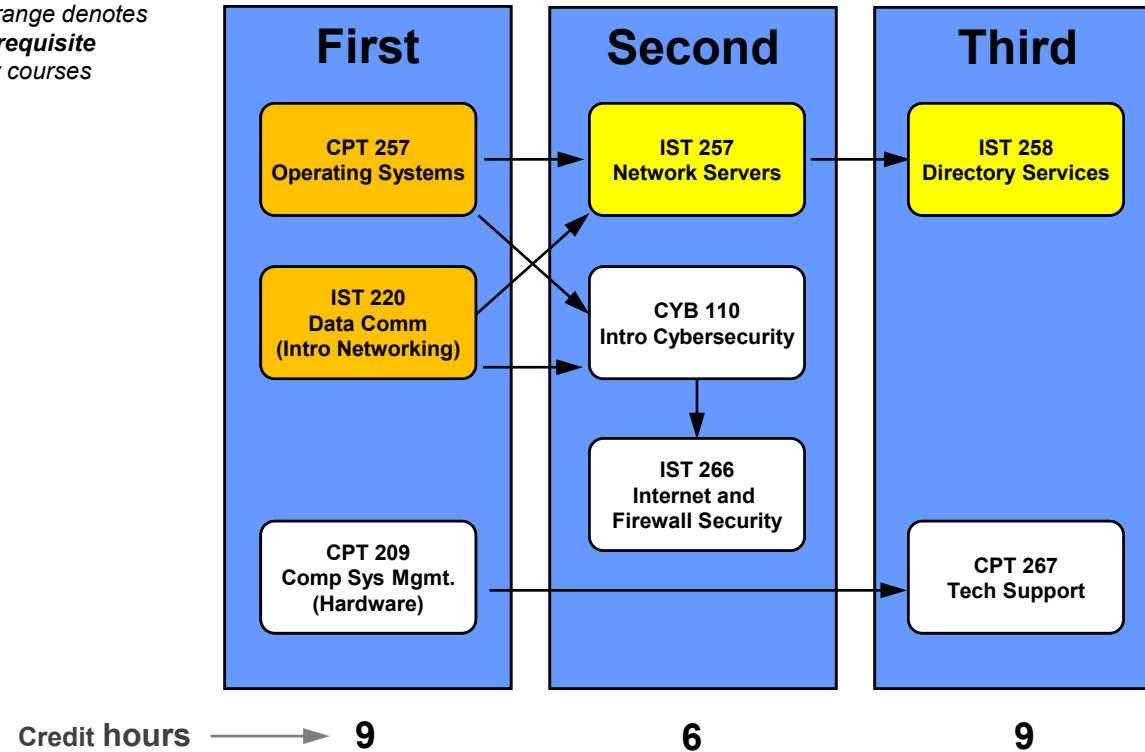

Computer Technology

2026 Certificate Pathway – Server Support Specialist Certificate in Applied Science (CAS.MNA7)

Please note that this certificate program is typically Summer semester entry (Spring entry for four semesters)

Note: Orange denotes key prerequisite pathway courses

FOR MORE INFORMATION CONTACT:

Phillip Cluley
Department Head
864-250-8655

Effective: Fall 2026

Day/Night Schedule Varies

Total = 24 hours